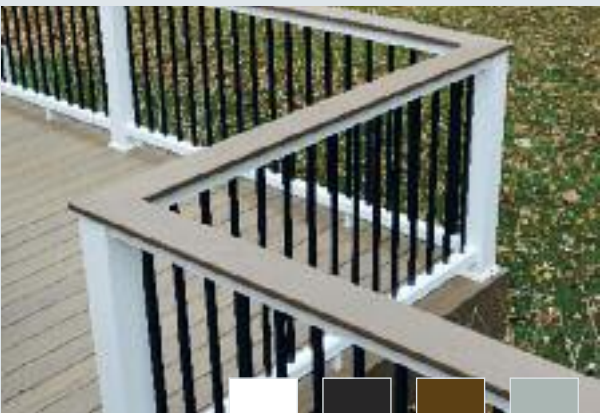

Drink Railing

WHITE

BLACK

KONA

SLATE GREY

NEVER
REQUIRES
TREATMENT

WIPE
CLEAN

COLOUR
CONSISTENT

SCREW
FIX

CAPPED