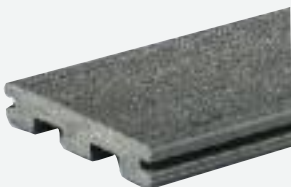

MONO-TONE

SCREW FIX

NON-CAPPED

CONCEALOC
HIDDEN
FASTENER

Terrain™ Decking (Easy Clean)

4-Sided Capped Composite

Tap into the earthy and elegant moderately variegated and monochromatic colours of the Terrain Collection for a timeless, rugged deck that'll complete your outdoor living space.

Solid Colours

Sandy Birch

Rustic Elm

Variegated Colours

Silver Maple

Brown Oak

Available Profile Types

Grooved Edge

Ungrooved Edge

NEVER
REQUIRES
TREATMENT

WIPE
CLEAN

COLOUR
CONSISTENT

SCREW
FIX

CAPPED

CONCEALOC
HIDDEN
FASTNER

Edge™ Decking (Easy Clean)

3-Sided Capped Composite

Play up the simplicity of beautiful decking with these scalloped boards offered in solid colours with a subtle, straight grain pattern.

Dark Teak

Maritime Grey

Available Profile Types