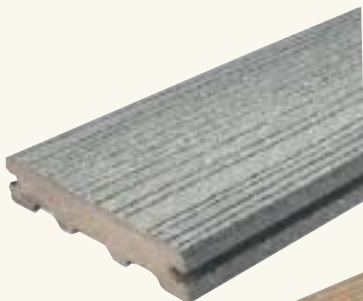

Silver Maple

BetterDeck *Ltd.*

A lifetime outdoors

VertiGrain™ Decking

Wood Grain Effect

VertiGrain™ composite decking combines the look and beauty of a real wood deck with the durability and minimal maintenance requirements of composite wood products.

Grey

Cedar

Available Profile Types

Grooved Edge

Ungrooved Edge

NEVER
REQUIRES
TREATMENT

JETWASH
ANNUALLY

COLOUR
CONSISTENT

MONO-TONE

SCREW FIX

NON-CAPPED

CONCEALOC
HIDDEN
FASTENER

Terrain™ Decking (Easy Clean)

4-Sided Capped Composite

Tap into the earthy and elegant moderately variegated and monochromatic colours of the Terrain Collection for a timeless, rugged deck that'll complete your outdoor living space.

Ungrooved Edge

NEVER
REQUIRES
TREATMENT

WIPE
CLEAN

COLOUR
CONSISTENT

SCREW
FIX

CAPPED

CONCEALOC
HIDDEN
FASTNER

Edge™ Decking (Easy Clean)